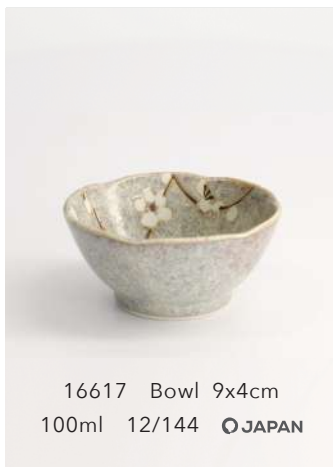

16617 Bowl 9x4cm
100ml 12/144 **○JAPAN**