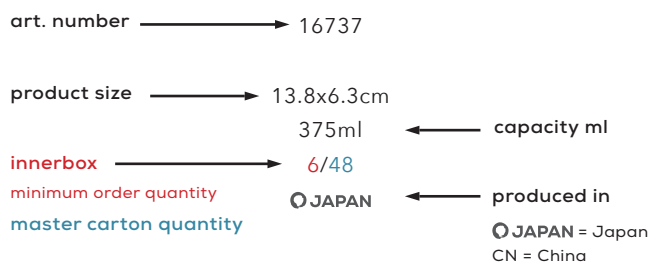

Wooden items must be washed in warm soapy water and then dried directly.

Wood & Bamboo is a natural product and will show wear and tear after a period of use.

GLASS

All glasses may be washed in an (industrial) dishwasher. We advise using dishwasher baskets to minimise breakages during the washing cycle and to use a non-caustic cleaning agent when washing the glasses. This is because caustic cleaning agents can damage the surface of the glasses and turn them dull. Always wash new glasses first before initial use. Never wash glasses at temperatures above 60 degrees. Higher temperatures can cause dirt to become baked onto the glass.

Never pour cold liquids into a hot glass as this can cause the glass to shatter. It is also advisable to gently prime a glass with hot water before pouring hot liquid into it.

MELAMINE

Melamine may be washed in an (industrial) dishwasher. Do not use any scouring agents, bleaches, scouring pads or metal objects to clean melamine, as this will leave scratches on the melamine. Melamine is not suitable for use in the oven or microwave. Melamine products are suitable for use in a bain-marie or chafing dish. When using melamine in chafing dishes, it is important that you pour sufficient water into the container.

Our melamine products are inspected and tested and approved food safe. Usage temperatures between -20 and 70 degrees.

HOW TO READ THE PRODUCT INFORMATION

VOLUME

We measure the capacity of our products by filling them with water until the edge of the product.