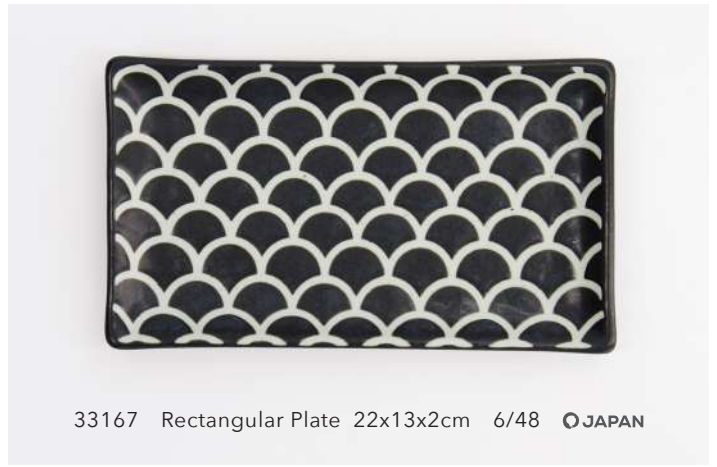

33167 Rectangular Plate 22x13x2cm 6/48 JAPAN