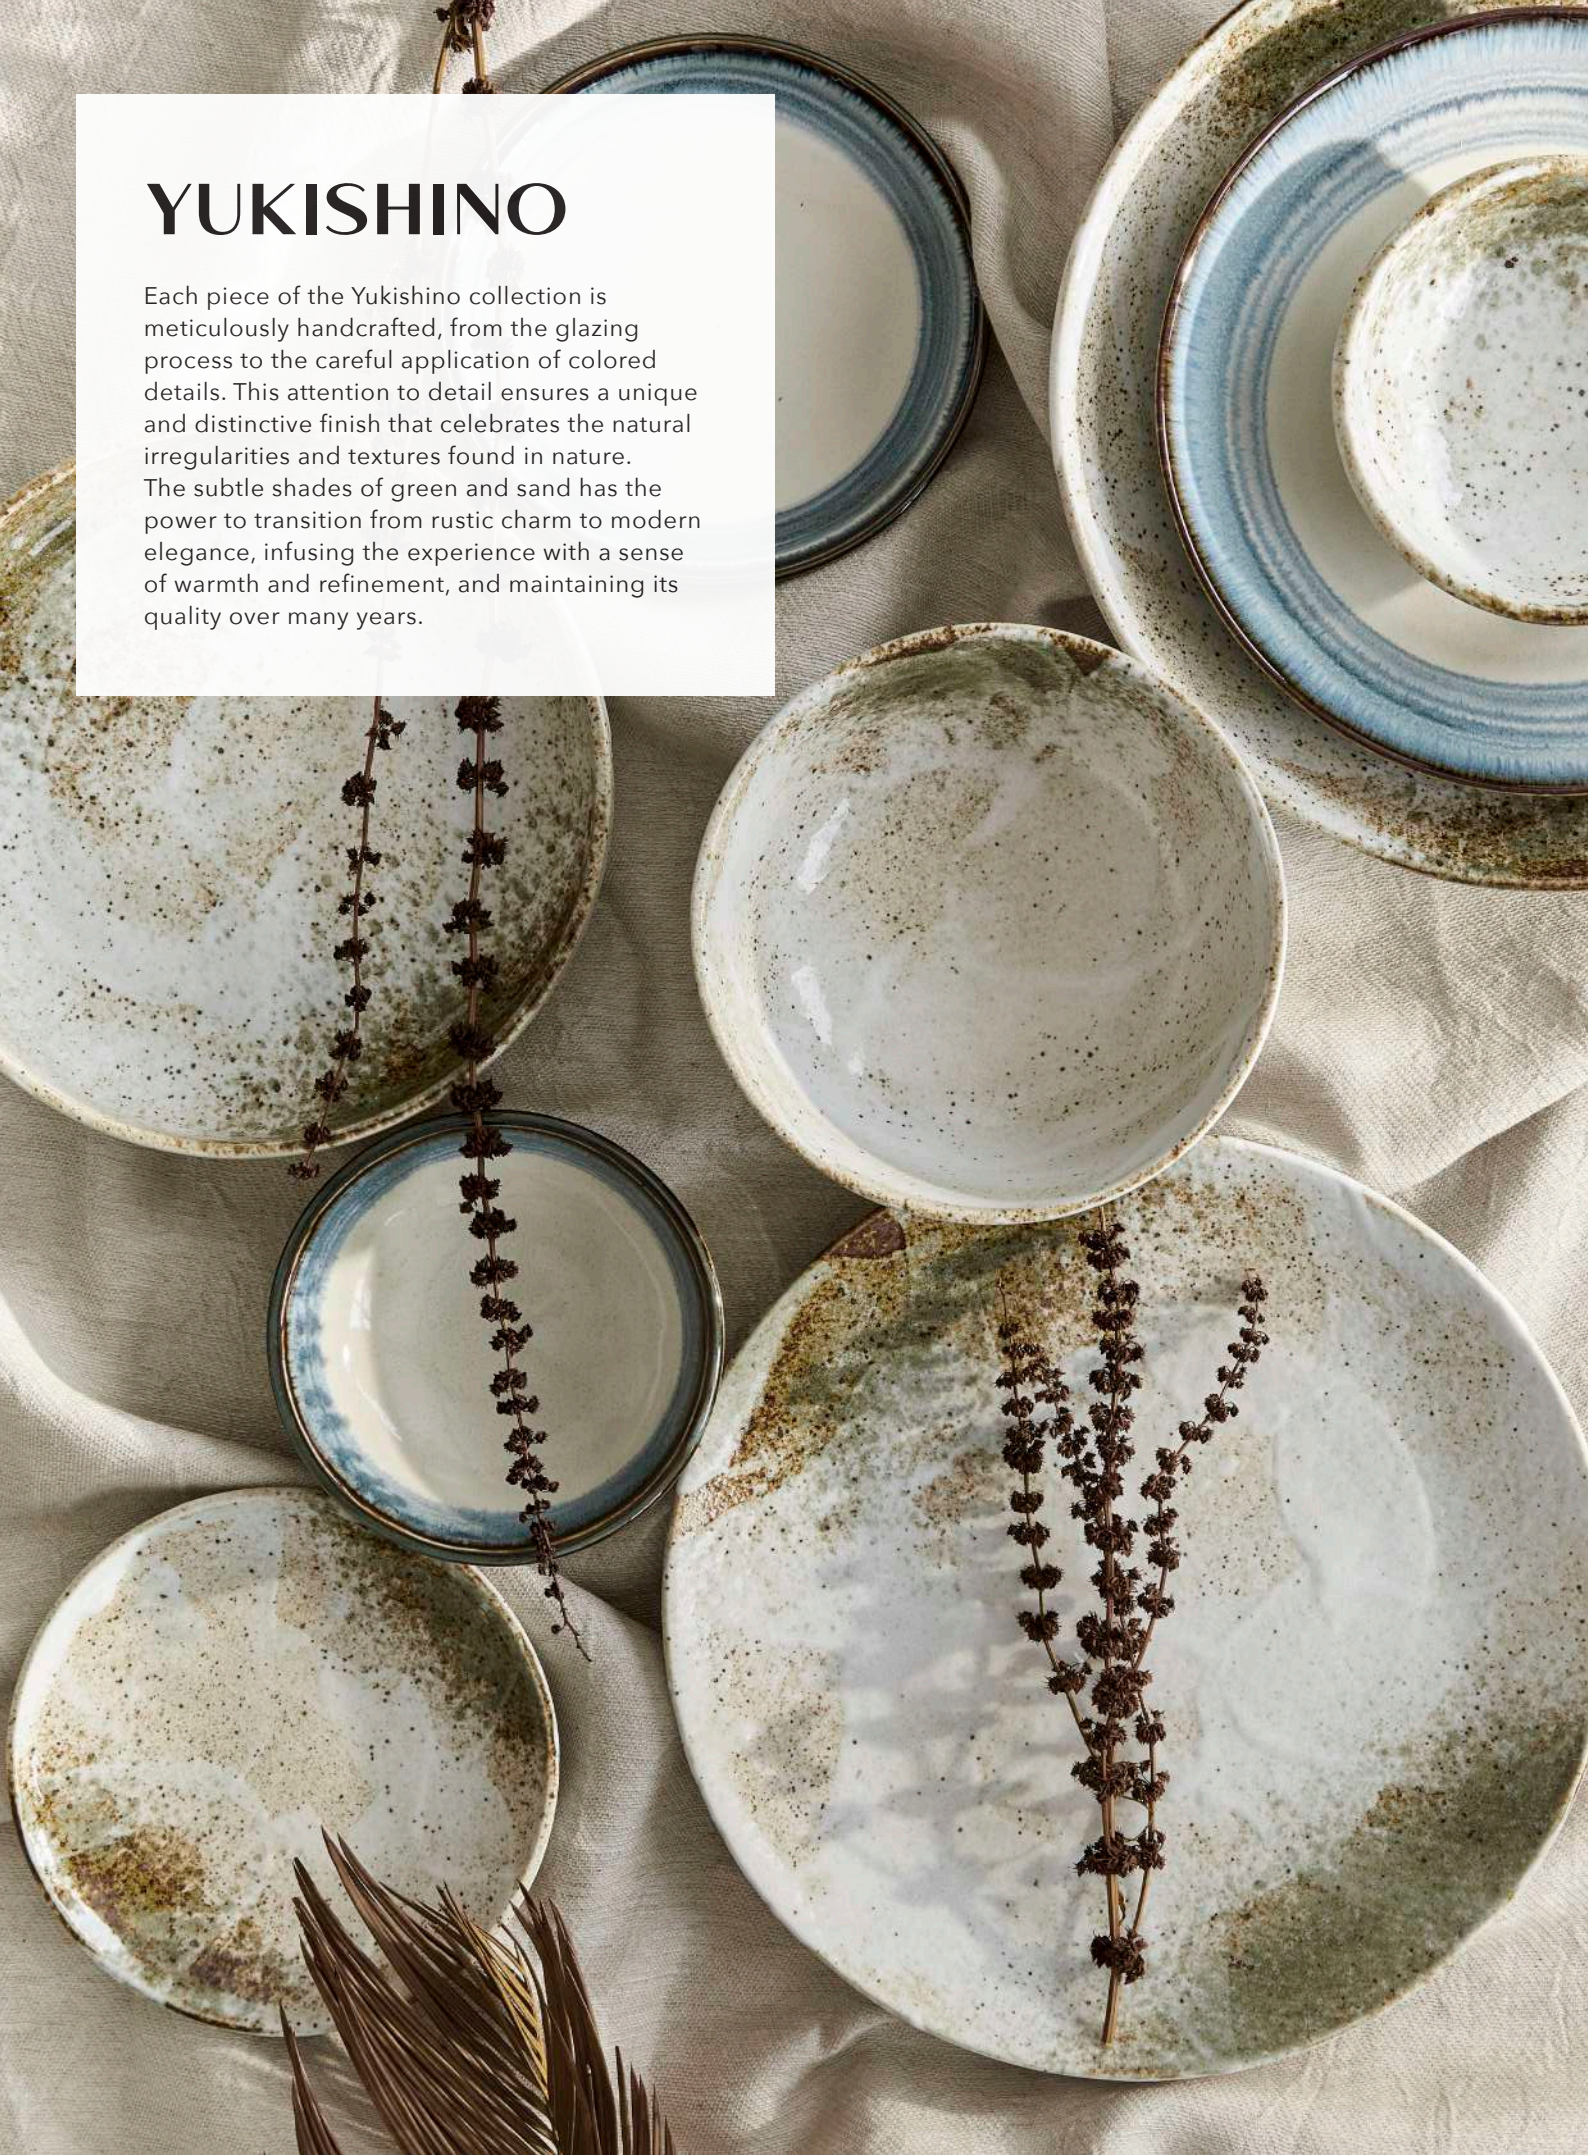

# YUKISHINO

Each piece of the Yukishino collection is meticulously handcrafted, from the glazing process to the careful application of colored details. This attention to detail ensures a unique and distinctive finish that celebrates the natural irregularities and textures found in nature. The subtle shades of green and sand has the power to transition from rustic charm to modern elegance, infusing the experience with a sense of warmth and refinement, and maintaining its quality over many years.