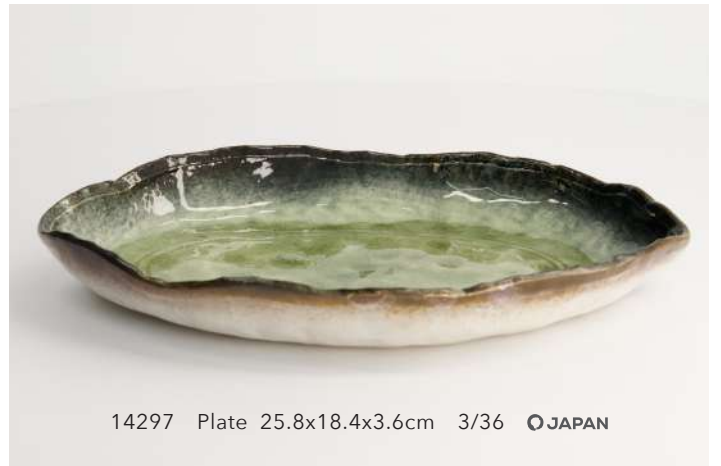

# YAMASAKU

Food stylists around the globe are in love with the organic handcrafted style and shape the Yamasaku collection represents. A reactive glaze gives the high-end porcelain dinnerware a distinctive shade of green or azure blue, which will make any type of food look stunning. The unique, traditional Japanese design is timeless and highly contemporary at the same time.

14299 Plate 21.8x4cm 3/36 JAPAN

14300 Plate 18.8x4.2cm 4/48 JAPAN

14298 Plate 17.2x2.2cm 6/48 JAPAN

14295 Plate 36x16.7x2.1cm 3/24 JAPAN

14296 Plate 28x3.5cm 3/24 JAPAN

14297 Plate 25.8x18.4x3.6cm 3/36 JAPAN