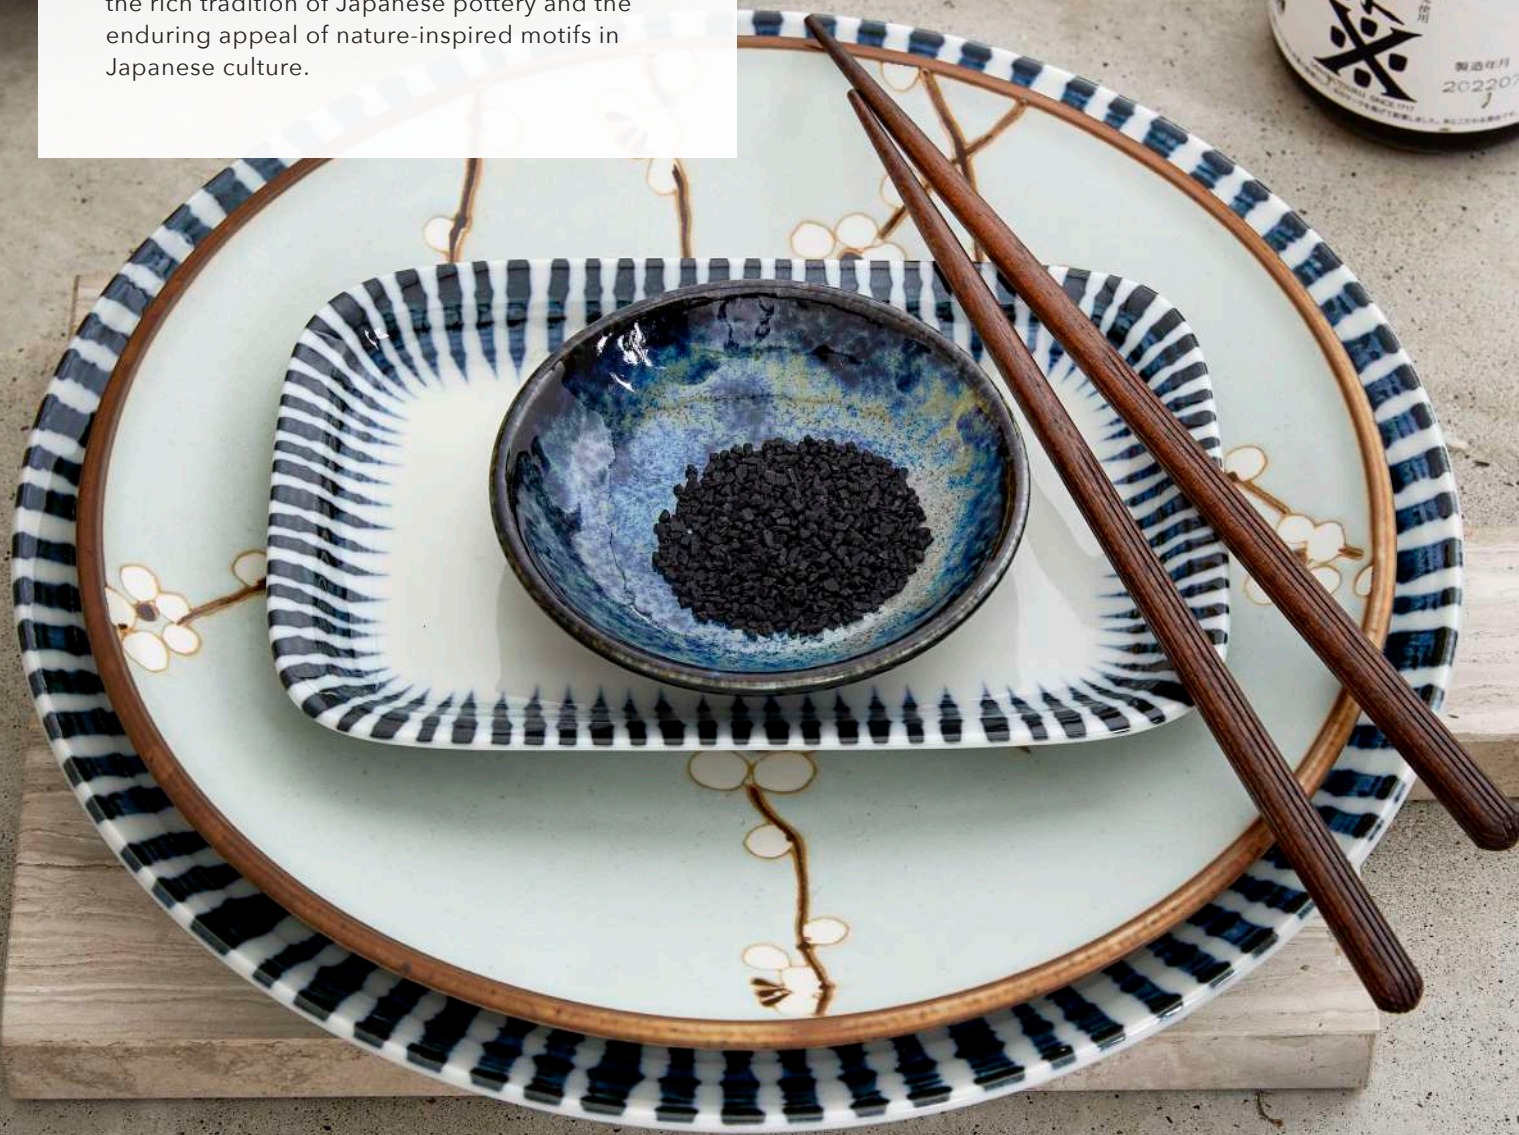

# SHIN TOKUSA

"Shin" means new or fresh, and "Tokusa" refers to a particular grass or sedge plant. The pattern typically features delicate, hand-painted grass or sedge-like motifs in a stylized manner. The grasses are often depicted with thin, curved lines, creating an elegant and organic appearance. The design may incorporate additional elements such as leaves, flowers, or subtle geometric patterns. It is a testament to the rich tradition of Japanese pottery and the enduring appeal of nature-inspired motifs in Japanese culture.