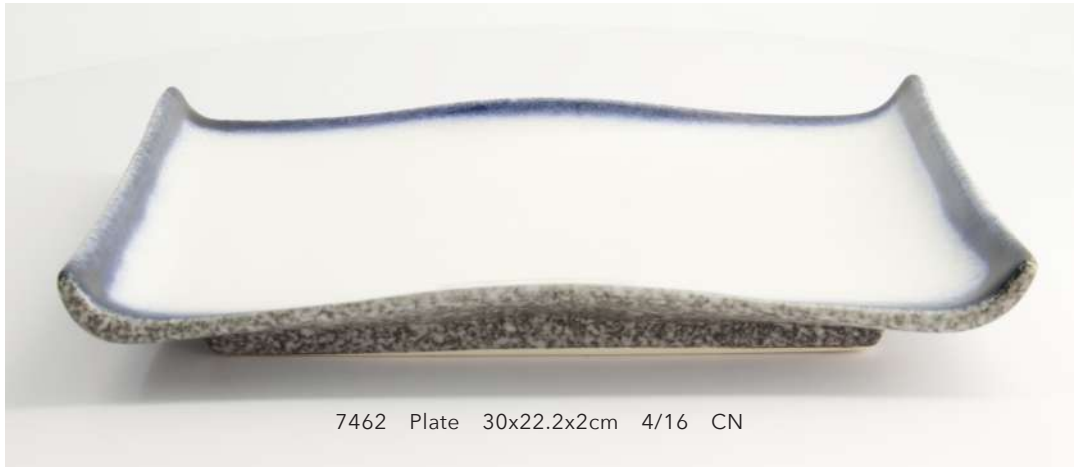

7989 Plate  
22.8x3cm 3/24 CN

14736 Plate  
26.7x19x3cm 2/16 CN

14737 Plate 34x24x4cm 1/8 CN

21827 Sake Cup 5x4.2cm  
50ml 12/288 CN

7462 Plate 30x22.2x2cm 4/16 CN

21826 Sake Bottle 11.2cm  
100ml 6/36 CN

7899 Plate 32.5x12.3x3.2cm 4/32 CN