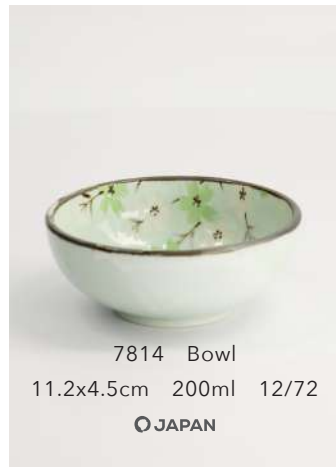

16510 Plate 28.8x3.7cm 3/18 ○JAPAN

7801 Plate 19.5x3cm 6/48 ○JAPAN

7800 Plate 26x3.4cm 4/24 ○JAPAN

16509 Plate 22.7x3.1cm 6/36 ○JAPAN

16506 Bowl  
9x4cm 100ml 12/144  
○JAPAN

7814 Bowl  
11.2x4.5cm 200ml 12/72  
○JAPAN