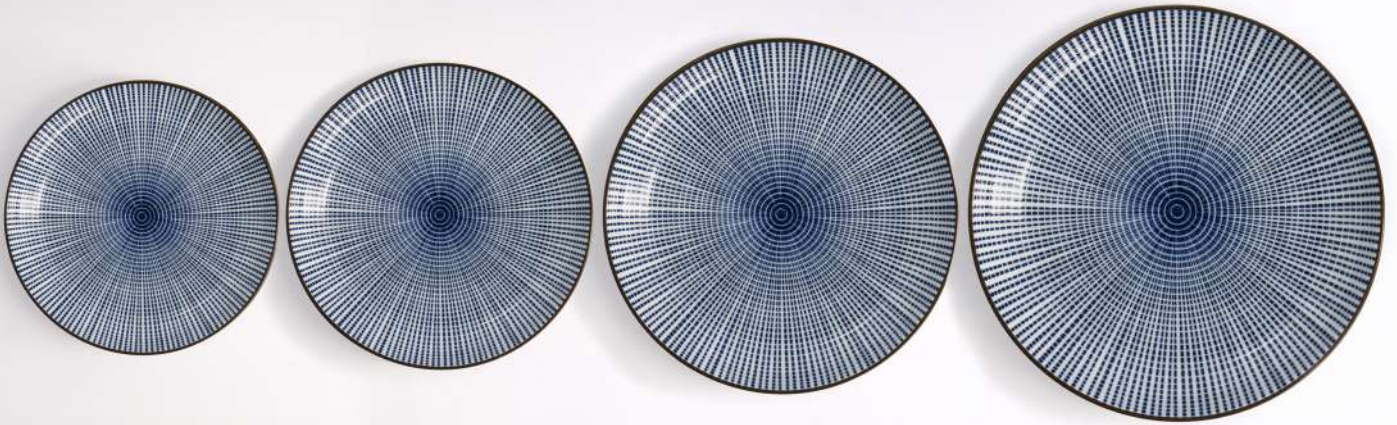

# SKY BLUE & WHITE

Like a seashell found on the beach. The fine texture and pearly lustre of the Sky Blue & Sky White collection gives your table a summery look. Perfect for serving your crispy catch-of-the-day. The striped pattern draws the focus to the centre of the plate. Combined with white linen you will imagine yourself in a Mediterranean restaurant.

# SENDAN TOKUSA

Based on the traditional Japanese tokusa (stripes) theme, our designers created this timeless collection with a striking radial pattern in fine blue lines. The sturdy porcelain is robust, but not heavy, and a joy to use every day. The dramatic yet soothing style makes the Sendan Tokusa collection an instant favorite.