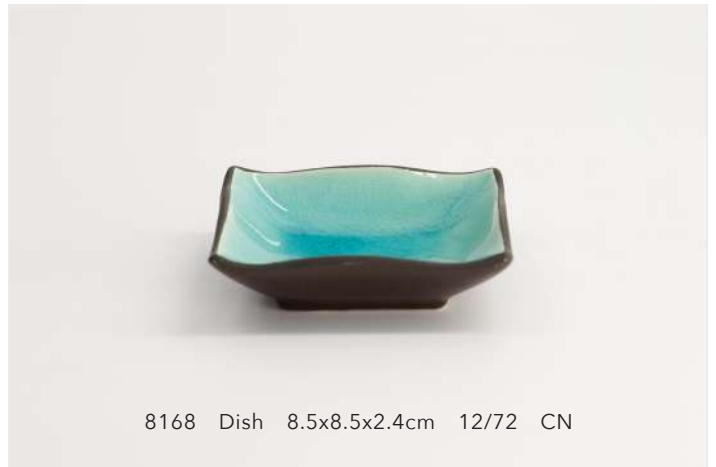

8168 Dish 8.5x8.5x2.4cm 12/72 CN