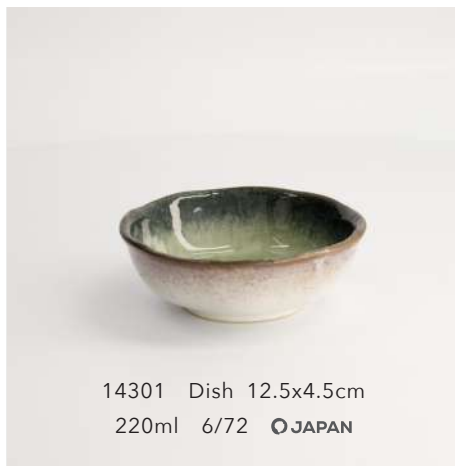

14301 Dish 12.5x4.5cm
220ml 6/72 JAPAN