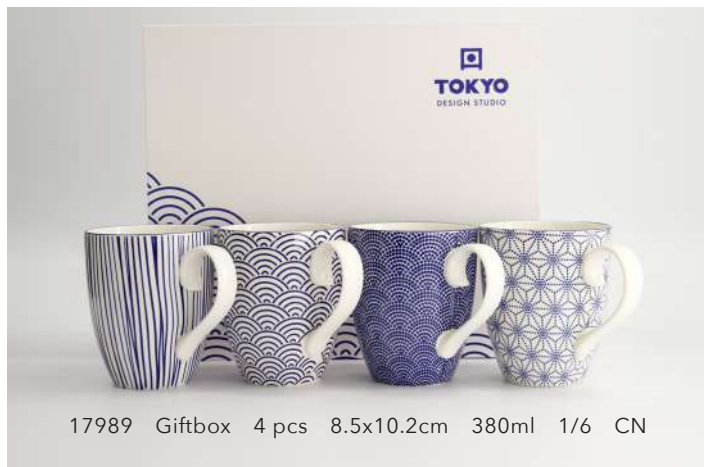

15635 Wave Teapot  
800ml 1/12 CN  
with stainless steel strainer

17990 5pcs Teapot and Cups Giftset 800ml + 180ml 1/6 CN  
with stainless steel strainer

15639 Dots Tea Tip  
9x1.5cm 12/96 CN

15642 Star Tea Tip  
9x1.5cm 12/96 CN