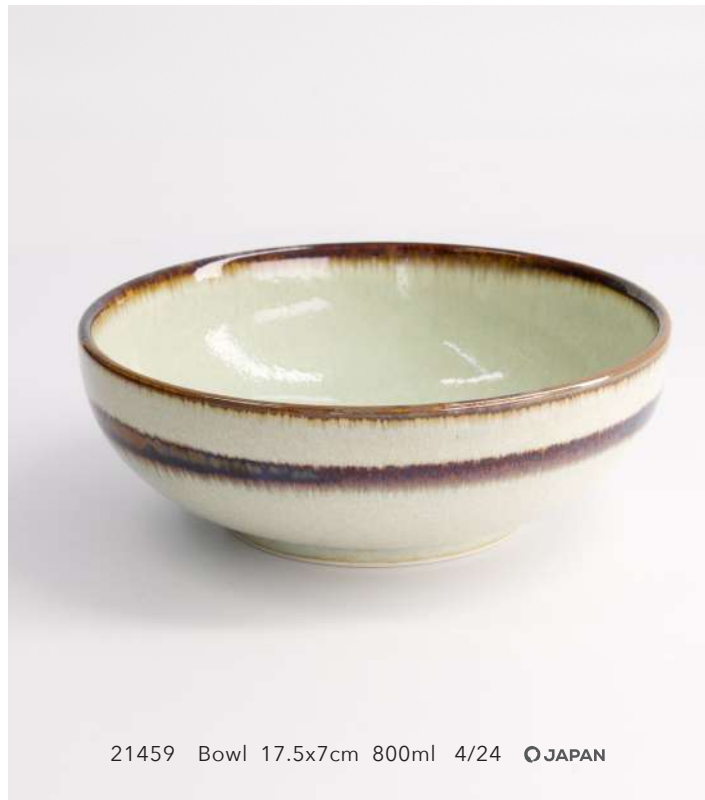

21459 Bowl 17.5x7cm 800ml 4/24 **○JAPAN**