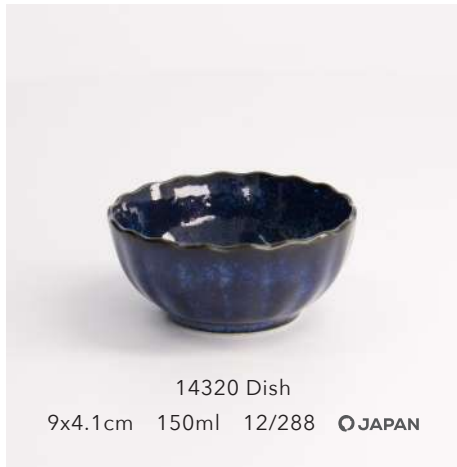

17099 Bowl  
15.2x4.9cm 270ml 6/72 JAPAN

14318 Dish  
9x4.2cm 130ml 12/288 JAPAN

17402 Cup  
7.6x6.8cm 200ml 6/72 JAPAN

14321 Dish  
8.8x8.8x3cm 100ml 12/144 JAPAN

14320 Dish  
9x4.1cm 150ml 12/288 JAPAN

14525 Mug 8.5x9.3cm  
280ml 10/60 JAPAN