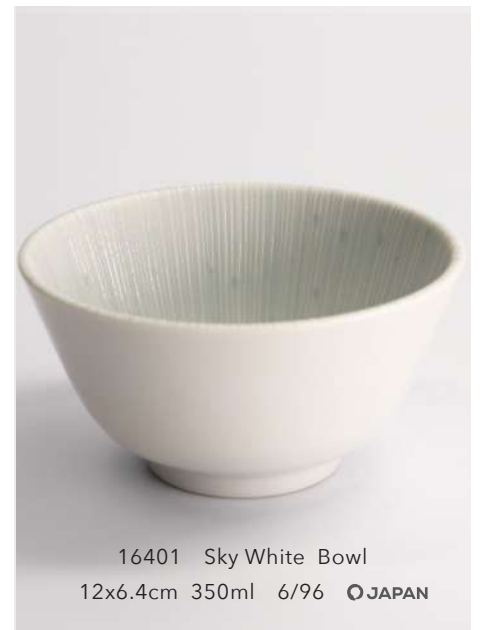

16401 Sky White Bowl
12x6.4cm 350ml 6/96 JAPAN