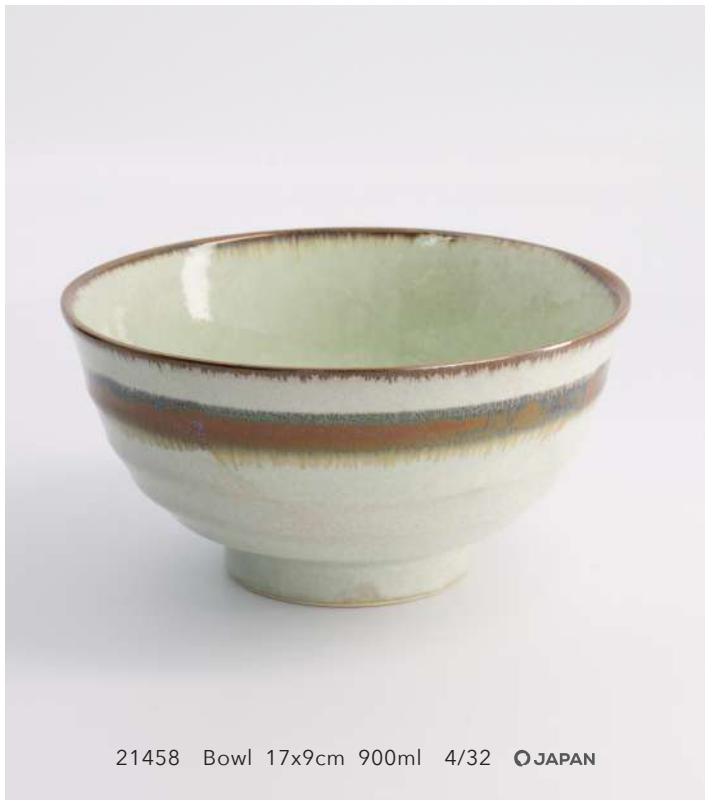

21458 Bowl 17x9cm 900ml 4/32 **○JAPAN**