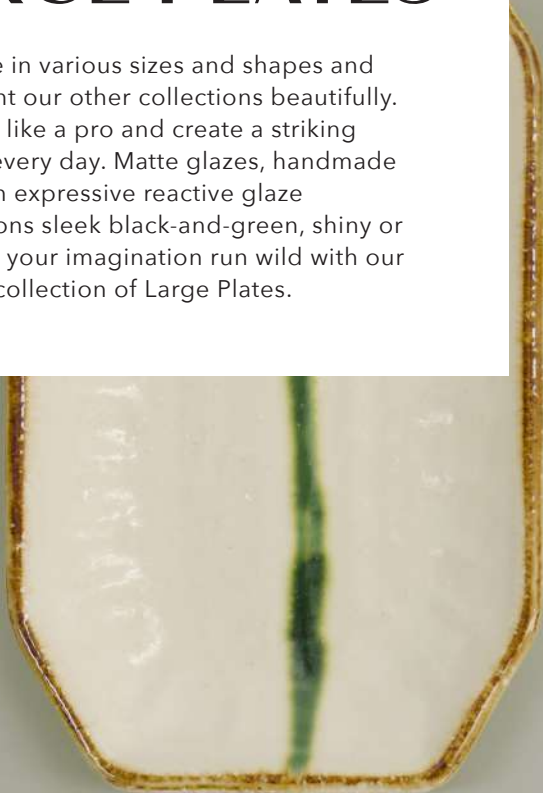

# LARGE PLATES

They come in various sizes and shapes and compliment our other collections beautifully. Style them like a pro and create a striking new look every day. Matte glazes, handmade patterns, in expressive reactive glaze combinations sleek black-and-green, shiny or matte... let your imagination run wild with our extensive collection of Large Plates.