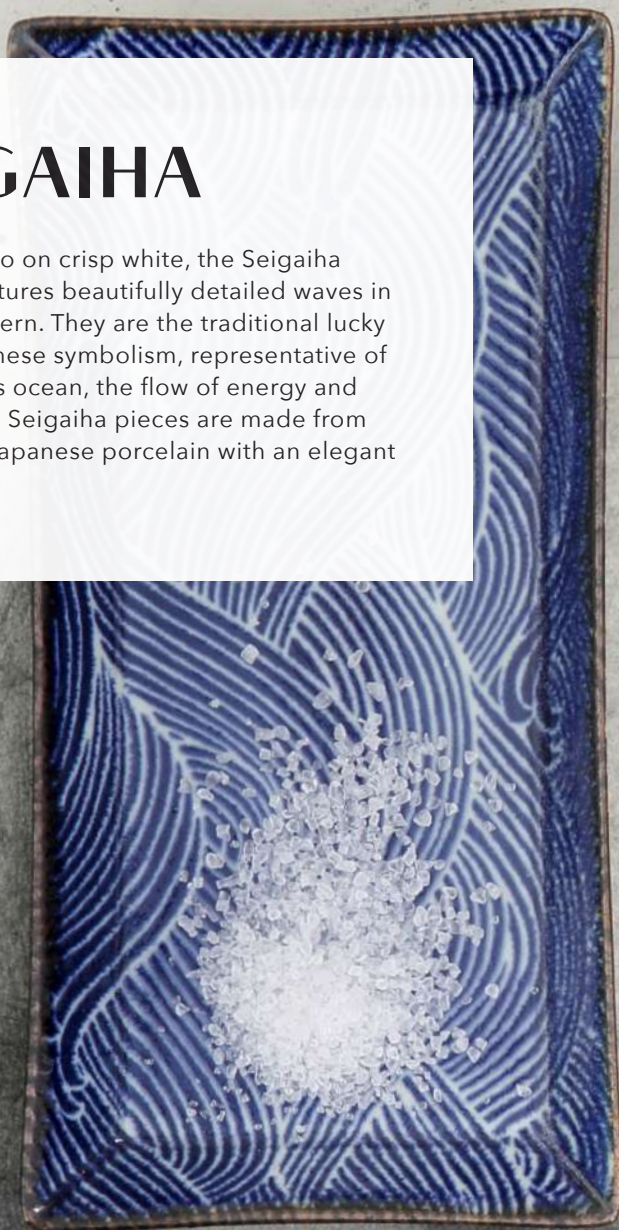

# SEIGAIHA

In a rich indigo on crisp white, the Seigaiha collection features beautifully detailed waves in a striking pattern. They are the traditional lucky motif in Japanese symbolism, representative of the boundless ocean, the flow of energy and good fortune. Seigaiha pieces are made from high quality Japanese porcelain with an elegant matte finish.